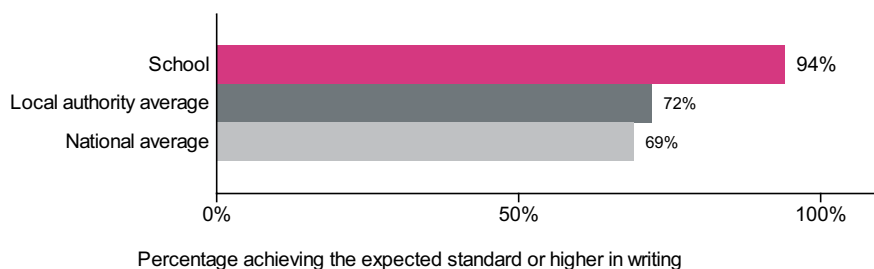

Farncombe Church of England Infant School (URN: 125145)

Key stage 1

This is provisional data for 2018/19.

Percentage achieving the expected standard or higher in reading

Number of pupils = 48

Percentage achieving greater depth in reading

Number of pupils = 48

Percentage achieving the expected standard or higher in writing

Number of pupils = 48

Percentage achieving greater depth in writing

Number of pupils = 48

Percentage achieving the expected standard or higher in maths