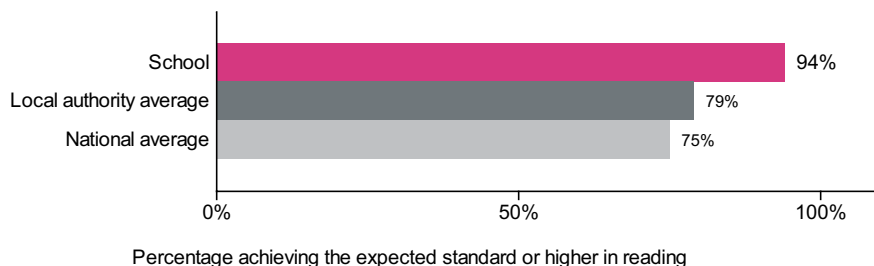

Farncombe Church of England Infant School (URN: 125145)

Key stage 1

This is provisional data for 2018/19.

Percentage achieving the expected standard or higher in reading

Number of pupils = 48

Percentage achieving greater depth in reading

Number of pupils = 48

Percentage achieving the expected standard or higher in writing

Number of pupils = 48

Percentage achieving greater depth in writing

Number of pupils = 48

Percentage achieving the expected standard or higher in maths